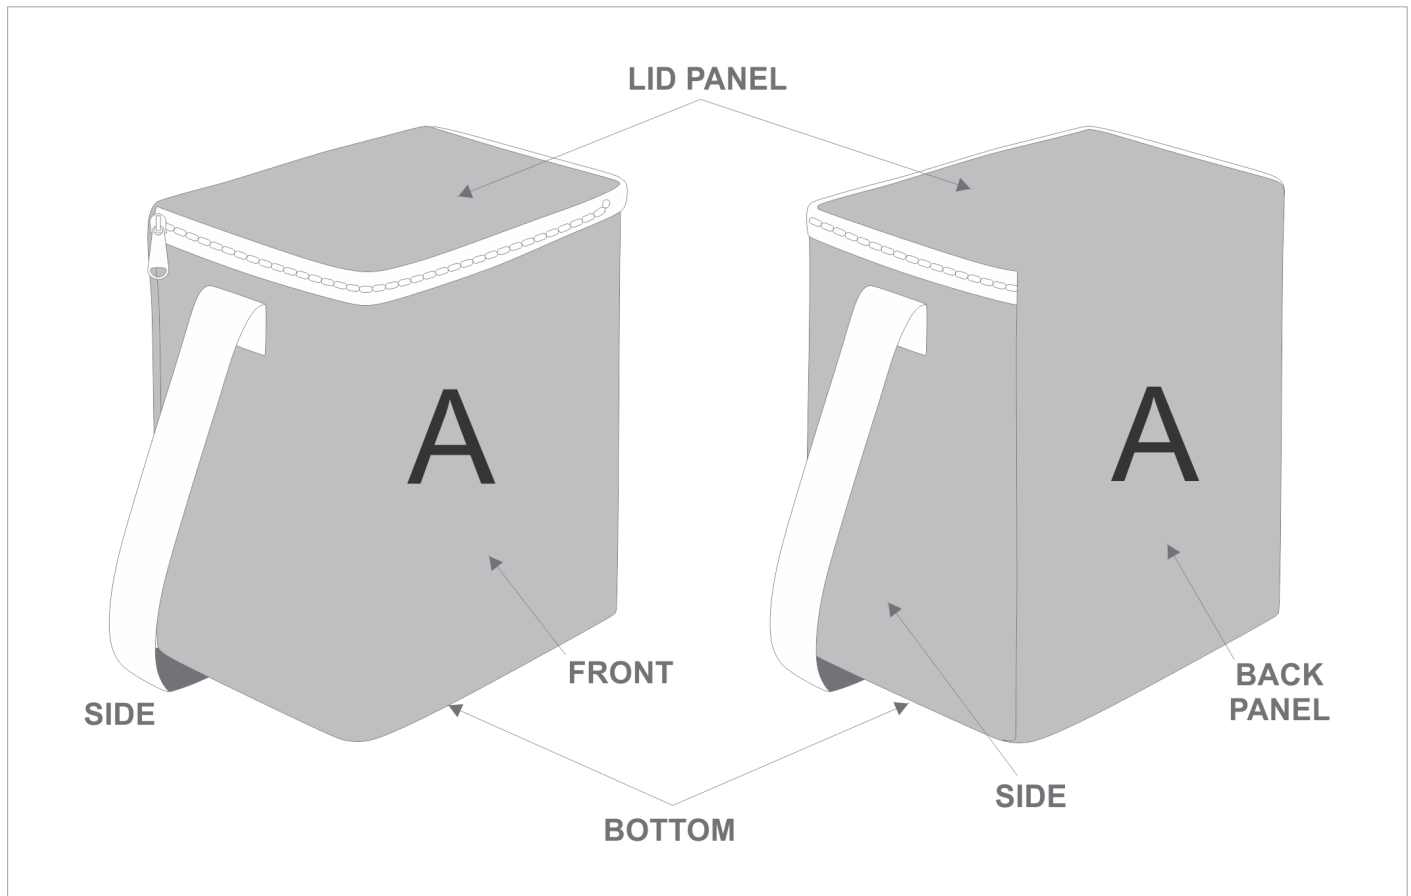

SG-HP-106-G

PPS Hoppla Alps RPET Stitch-Bond 27-Litre Cooler

Need to know:

- Includes 1-Position Sublimation (setup fees apply)
- **Please Note: We cannot guarantee 100% logo Alignment on all Brandable Panels**

Branding Options:

Position A

1. Custom Sublimation A (CPSUB-A)
Full Colour
Size: 1156mm wide x 840mm high